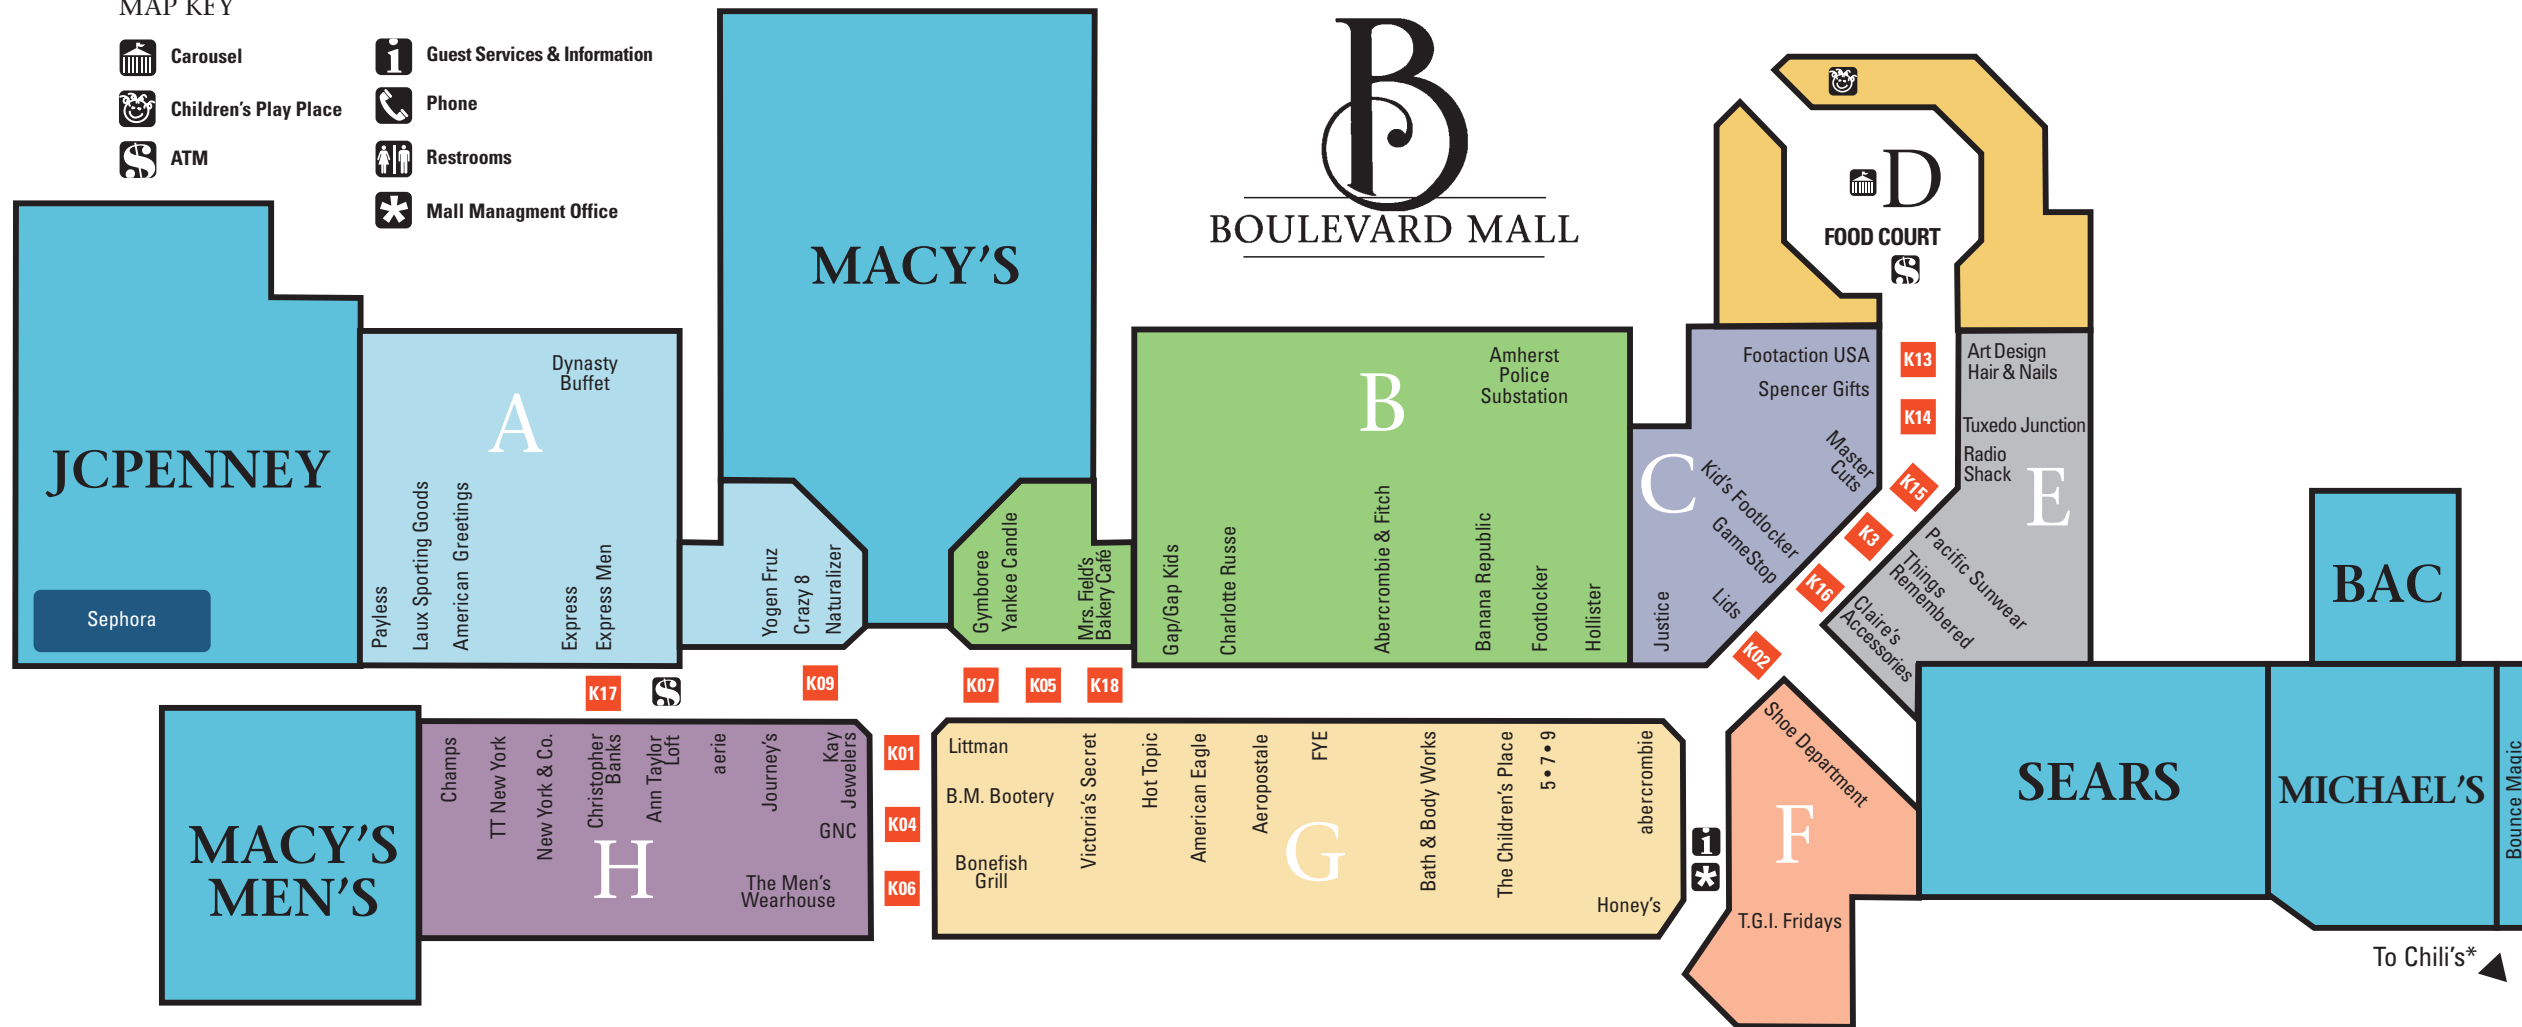

MAP KEY

-  Carousel
-  Children's Play Place
-  ATM
-  Guest Services & Information
-  Phone
-  Restrooms
-  Mall Management Office

DEPARTMENT STORES

JCPENNEY	837-2100
MACY'S	837-9400
MACY'S MEN'S	837-9400
SEARS	446-5100

MEN'S APPAREL

Banana Republic	B	838-0671
Express Men	A	834-5864
The Men's Wearhouse	H	837-1966
Tuxedo Junction	E	838-3462

CHILDREN'S APPAREL

abercrombie	G	835-2070
Children's Place	G	831-3201
Crazy 8	A	834-4754
Gap Kids	B	836-1486
Gymboree	B	836-0622
Justice	C	838-1600
Kid's Foot Locker	C	862-9175

FOOD

Auntie Anne's	K-14	834-4010
Bill Gray's	D	783-7857

Bonefish Grill	G	833-6106
Cajun Quarter	D	833-7888
Charley's Grilled Subs	D	832-7600
Chili's Restaurant	*	832-3730
China Max	D	834-6261
Dynasty Buffet	A	Fall 2010
General Nutrition Center	H	832-0350
Greek Isles	D	835-0109
Honey's		Opening Fall 2011
LaRosa NY Pizzeria	D	844-8115
Mrs. Field's Bakery Café	B	833-1077
Subway	D	836-6954
T.G.I. Friday's	F	835-6000
Taco Bell	D	835-9448
Yogen Fruz	A	783-7779

\*Adjacent to the Mall